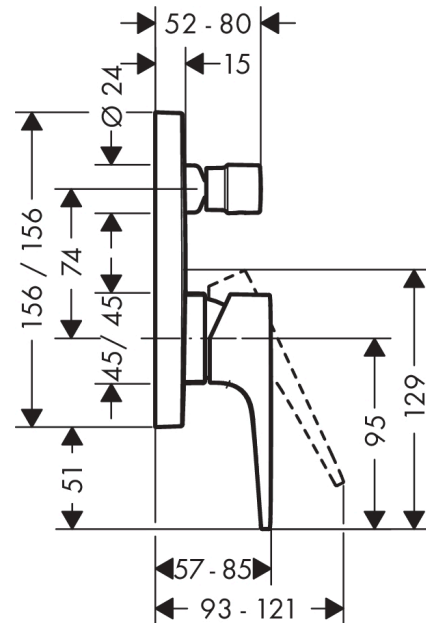

Metropol

Single lever bath mixer for concealed installation with lever handle for iBox universal

Surfaces: **Polished Gold Optic** Article Number: **32545990**

Description

product features

- 2 functions
- connection type: basic set
- flow rate upper outlet: 21 l/min
- flow rate lower outlet: 29 l/min
- min. operating pressure: 1 bar
- max. operating pressure: 10 bar
- ceramic cartridge
- temperature limitation adjustable
- diverter with automatic resetting
- with silencer

Design awards

Product image

Scale drawing

Flowchart

Metropol

Single lever bath mixer for concealed installation with lever handle for iBox universal

Surfaces: Polished Gold Optic Article Number: 32545990

Exploded Drawing

Year of production: >07/19

Metropol

Single lever bath mixer for concealed installation with lever handle for iBox universal

Surfaces: **Polished Gold Optic** Article Number: **32545990**

Spare part list

Year of production: >07/19

Pos.	Description	Article Number	Price	PU
1	handle	93075990	-	1
2	screw cover	96338000	-	1
3	diverter knob	98795990	-	1
4	hollow set screw M4x10	97667000	-	1
5	escutcheon 155 / 155 mm	93144990	-	1
6	O-ring 54x3	98436000	-	1
7	O-ring 23x3	98142000	-	1
8	sleeve	93143990	-	1
9	sleeve	98794990	-	1
10	holder for escutcheon	98793000	-	1
11	set of fixing screws	96454000	-	1
12	nut	98796000	-	1
13	O-ring 30x1,5	98433000	-	1
14	O-ring 39x1,5	98400000	-	1
15	cartridge, assy	92730000	-	1
16	locking screw for handle	95140000	-	1
17	seal	95008000	-	1
18	selector assy	95014000	-	1
19	O-ring 16x2,3	98207000	-	1
20	O-ring 20x2,5	92602000	-	1
21	set of screws	96525000	-	1
22	O-ring 16x2	98133000	-	1
23	noise reduction	94073000	-	1
24	extension 25 mm	13595000	-	1
25	set of fixing screws	97747000	-	1
a	concealed item	01800180	-	1
b	spring for exchanged connections	96365000	-	1