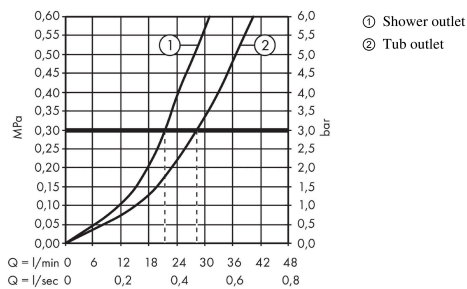

Metropol

Single lever bath mixer for concealed installation with lever handle for iBox universal

Surfaces: **Polished Gold Optic** Article Number: **32545990**

Description

product features

- 2 functions
- connection type: basic set
- flow rate upper outlet: 21 l/min
- flow rate lower outlet: 29 l/min
- min. operating pressure: 1 bar
- max. operating pressure: 10 bar
- ceramic cartridge
- temperature limitation adjustable
- diverter with automatic resetting
- with silencer

Design awards

Product image

Scale drawing

Flowchart

Metropol

Single lever bath mixer for concealed installation with lever handle for iBox universal

Surfaces: Polished Gold Optic Article Number: 32545990

Exploded Drawing