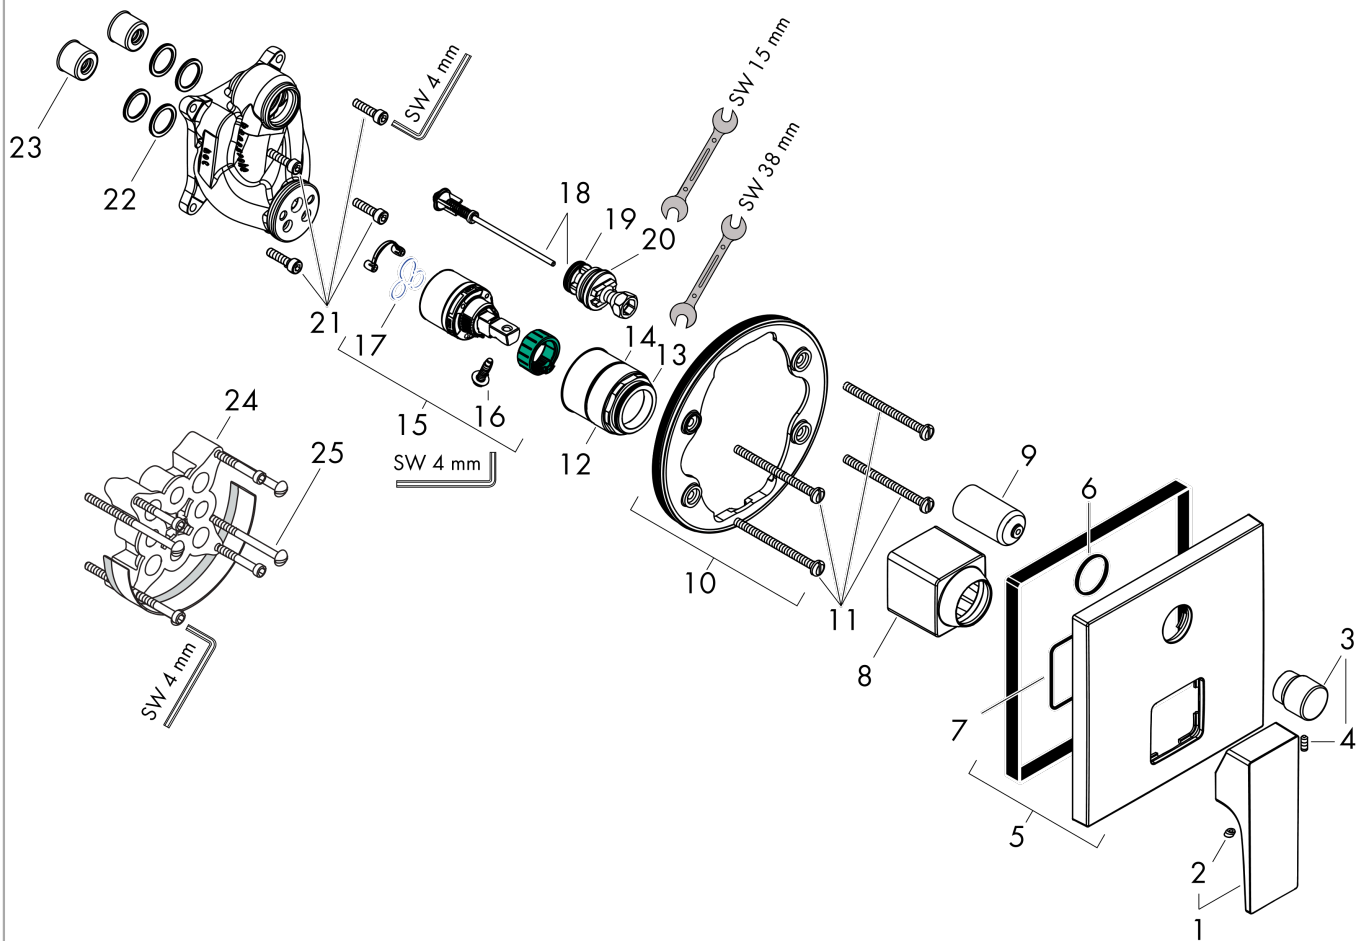

Metropol

Single lever bath mixer for concealed installation with lever handle for iBox universal

Surfaces: **Polished Gold Optic** Article Number: **32545990**

Description

product features

- 2 functions
- connection type: basic set
- flow rate upper outlet: 21 l/min
- flow rate lower outlet: 29 l/min
- min. operating pressure: 1 bar
- max. operating pressure: 10 bar
- ceramic cartridge
- temperature limitation adjustable
- diverter with automatic resetting
- with silencer

Design awards

Product image

Scale drawing

Flowchart

Metropol

Single lever bath mixer for concealed installation with lever handle for iBox universal

Surfaces: Polished Gold Optic Article Number: 32545990

Exploded Drawing

Year of production: >07/19

Metropol

Single lever bath mixer for concealed installation with lever handle for iBox universal

Surfaces: **Polished Gold Optic** Article Number: **32545990**

Spare part list

Year of production: >07/19

Pos.	Description	Article Number	Price	PU
1	handle	93075990	-	1
2	screw cover	96338000	-	1
3	diverter knob	98795990	-	1
4	hollow set screw M4x10	97667000	-	1
5	escutcheon 155 / 155 mm	93144990	-	1
6	O-ring 54x3	98436000	-	1
7	O-ring 23x3	98142000	-	1
8	sleeve	93143990	-	1
9	sleeve	98794990	-	1
10	holder for escutcheon	98793000	-	1
11	set of fixing screws	96454000	-	1
12	nut	98796000	-	1
13	O-ring 30x1,5	98433000	-	1
14	O-ring 39x1,5	98400000	-	1
15	cartridge, assy	92730000	-	1
16	locking screw for handle	95140000	-	1
17	seal	95008000	-	1
18	selector assy	95014000	-	1
19	O-ring 16x2,3	98207000	-	1
20	O-ring 20x2,5	92602000	-	1
21	set of screws	96525000	-	1
22	O-ring 16x2	98133000	-	1
23	noise reduction	94073000	-	1
24	extension 25 mm	13595000	-	1
25	set of fixing screws	97747000	-	1
a	concealed item	01800180	-	1
b	spring for exchanged connections	96365000	-	1